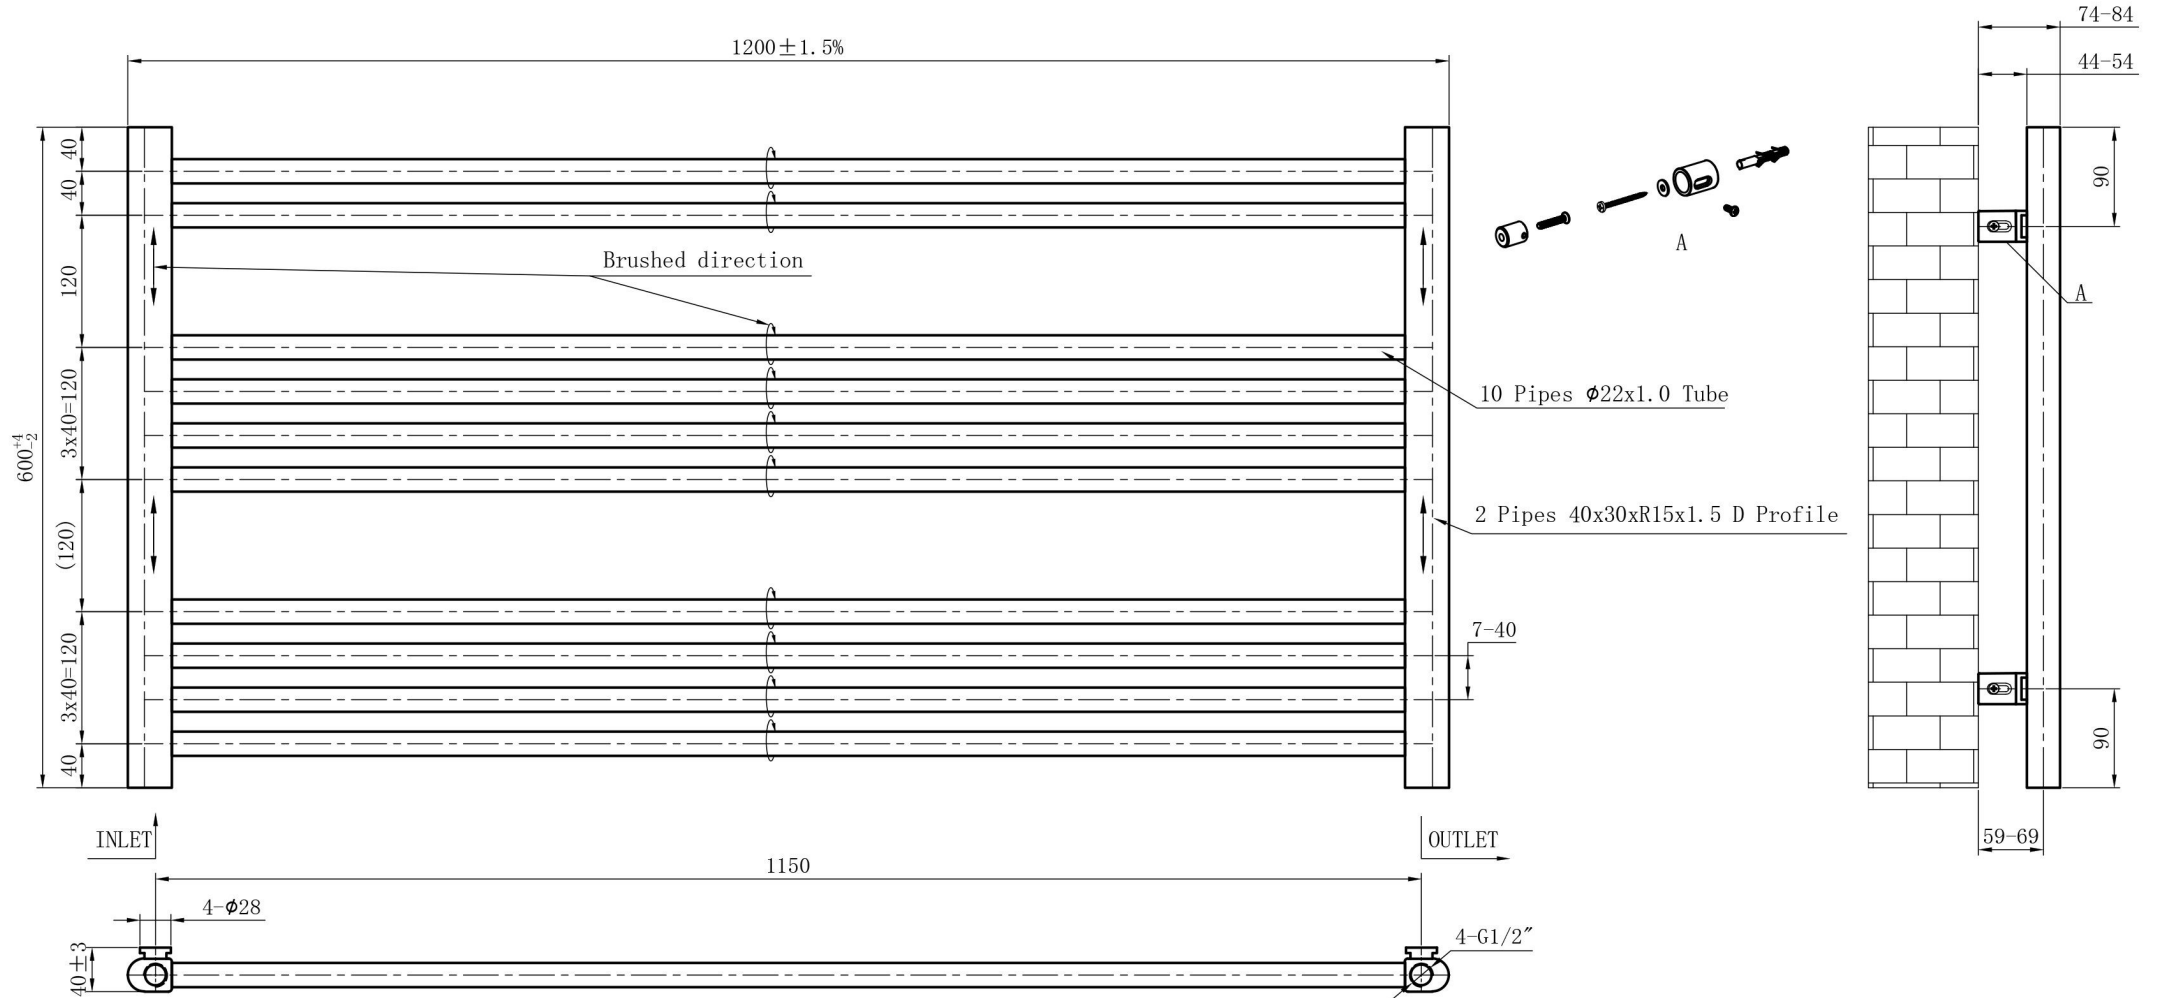

Wendover Straight Brushed Brass 600 x 1200mm.

Technical Drawing

Unit: mm

Eastbrook 

Eastbrook Road, Gloucester GL4 3DB
 Technical Helpline : 01452 317890
 Mon - Fri / 8am - 5pm
 Email : technical@eastbrookco.com